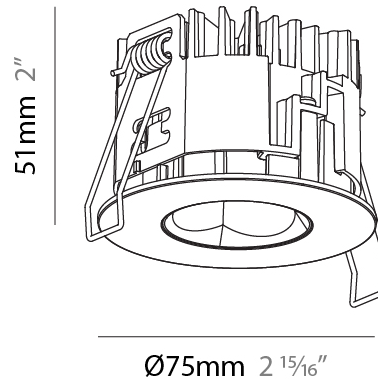

GENERAL

Series: Oiko Pro Round
Subseries: Oiko Pro Round Fixed
Partner: Prolicht
Division: Architectural
Installation: Recessed
Product Type: Downlight
Mounting Location: Ceiling
Light Distribution: Direct

PHYSICAL

Aperture Sizes - Downlights: 1"
Shape: Round
Diameter (mm): 75
Diameter (in): 2 ¹⁵/₁₆
Height (mm): 51
Height (in): 2
Ceiling Thickness (mm): 1 - 25
Ceiling Thickness (in): 1/16 - 1 3/16
Min. Recessing Depth (mm): 55
Min. Recessing Depth (in): 2 ³/₁₆
Diffuser: Lens Pack - Spread Lens / Linear Spread Lens / Honeycomb Louver
Fixture Finish: SSR / BKV / CWI / CRY / HAB / UFT / ITA / RUA / FTG / MYG / LOD / PUS / FRO / FUP / KIA / POP / BLS / SPG / MEY / GOH / CHC / COM / ABZ / JAG / OBR / MOS / ROR
Fixture Material: Aluminum Die Cast
Cut-out Measurements: 68mm / 2 11/16" Diameter

ELECTRICAL

Lamp Type: LED (Zhaga Standard)
Input Wattage (W): 14
Total Output Wattage (W): 12.7
Dimming: Dali Dimming
Driver Included: No
Driver Location: Recessed Housing
Driver Type: Constant Current - Universal (120Vac only for DALI driver)
Driver Class: Class 2
Input Voltage (V): 120 - 277
Constant Current (MA): 700

LED

Color Temperature (°K): 2700-6500 Tunable White
Max. Delivered Lumen (lm): 1240
Nominal Lumen (lm): 1460
CRI: >93 CRI
Lamp Life (hrs): 50000
Special LEDs offerings: Tunable White

OPTICAL

Reflector: 52
Adjustability: Fixed

RATINGS AND CERTIFICATIONS

Certified By: Certified for North American Standards
IP rating: IP20