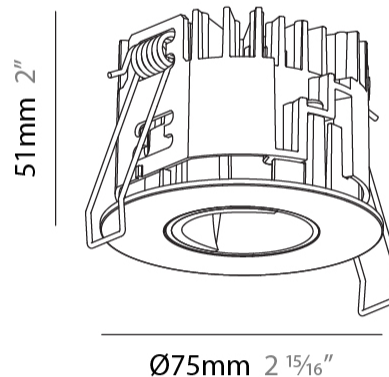

GENERAL

Series: Oiko Pro Round
Subseries: Oiko Pro Wallwash
Partner: Prolicht
Division: Architectural
Installation: Recessed
Product Type: Wallwash
Mounting Location: Ceiling
Light Distribution: Wallwash

PHYSICAL

Aperture Sizes - Downlights: 1"
Shape: Round
Diameter (mm): 75
Diameter (in): 2 ¹⁵/₁₆
Height (mm): 51
Height (in): 2
Ceiling Thickness (mm): 1 - 25
Ceiling Thickness (in): 1/16 - 1 3/16
Min. Recessing Depth (mm): 55
Min. Recessing Depth (in): 2 ³/₁₆
Diffuser: Lens Pack - Spread Lens / Linear Spread Lens / Honeycomb Louver
Fixture Finish: SSR / BKV / CWI / CRY / HAB / UFT / ITA / RUA / FTG / MYG / LOD / PUS / FRO / FUP / KIA / POP / BLS / SPG / MEY / GOH / CHC / COM / ABZ / JAG / OBR / MOS / ROR
Fixture Material: Aluminum Die Cast
Cut-out Measurements: 68mm / 2 11/16" Diameter

ELECTRICAL

Lamp Type: LED (Zhaga Standard)
Input Wattage (W): 14
Total Output Wattage (W): 12.7
Dimming: Dali Dimming / Matter
Driver Included: No
Driver Location: Recessed Housing
Driver Type: Constant Current - Universal (120Vac only for DALI driver)
Driver Class: Class 2
Input Voltage (V): 120 - 277
Constant Current (MA): 700

LED

Color Temperature (°K): 2700-6500 Tunable White
Max. Delivered Lumen (lm): 1216
Nominal Lumen (lm): 1460
CRI: >90 CRI
Lamp Life (hrs): 50000
Special LEDs offerings: Tunable White

OPTICAL

Adjustability: Fixed

RATINGS AND CERTIFICATIONS

Certified By: Certified for North American Standards
IP rating: IP20