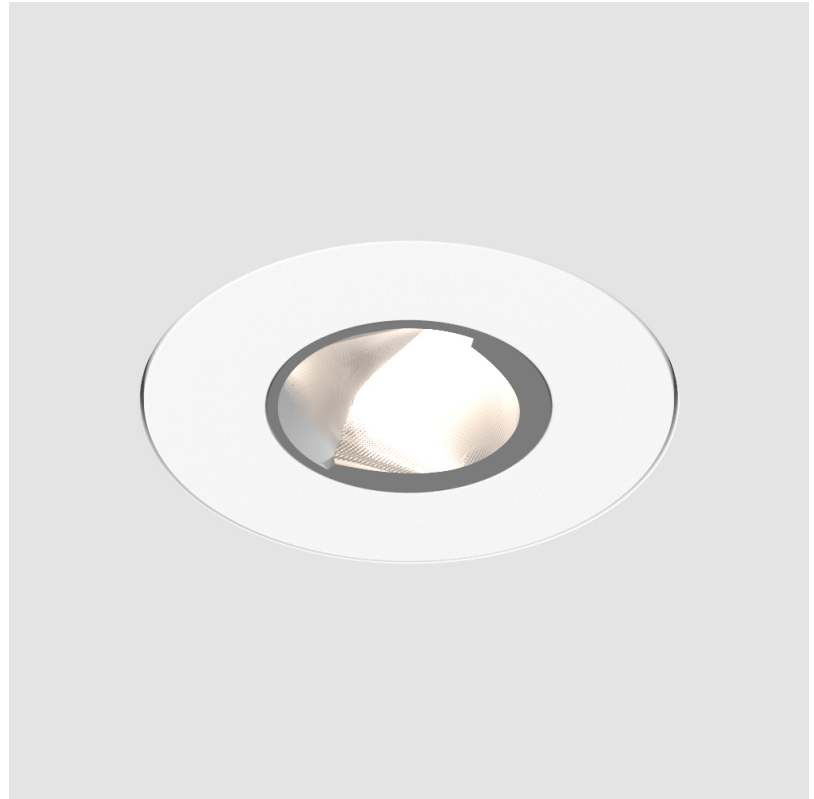

GENERAL

Series: Oiko Pro Round
Subseries: Oiko Pro Round Wallwash
Partner: Prolicht
Division: Architectural
Installation: Trimless
Product Type: Wallwash
Mounting Location: Ceiling
Light Distribution: Direct

PHYSICAL

Shape: Round
Diameter (mm): 75
Diameter (in): 2 ¹⁵/₁₆
Height (mm): 51
Height (in): 2
Ceiling Thickness (mm): 1 - 25
Ceiling Thickness (in): 1/16 - 1 3/16
Min. Recessing Depth (mm): 55
Min. Recessing Depth (in): 2 ³/₁₆
Fixture Finish: [SSR / BKV / CWI / CRY / HAB / UFT / ITA / RUA / FTG / MYG / LOD / PUS / FRO / FUP / KIA / POP / BLS / SPG / MEY / GOH / CHC / COM / ABZ / JAG / OBR / MOS / ROR](#)
Fixture Material: Aluminum Die Cast
Cut-out Measurements: 86mm / 3 3/8" Diameter

ELECTRICAL

Lamp Type: LED (Zhaga Standard)
Input Wattage (W): 14
Total Output Wattage (W): 12.7
Dimming: Dali Dimming
Driver Included: No
Driver Location: Recessed Housing
Driver Type: Constant Current - Universal (120Vac only for DALI driver)
Driver Class: Class 2
Input Voltage (V): 120 - 277
Constant Current (MA): 700

LED

Color Temperature (°K): 2700-6500 Tunable White
Max. Delivered Lumen (lm): 1040 - 1216
Nominal Lumen (lm): 1242 - 1460
CRI: >93 CRI
Lamp Life (hrs): 50000
Special LEDs offerings: Tunable White

OPTICAL

Adjustability: Fixed

RATINGS AND CERTIFICATIONS

Certified By: Certified for North American Standards
IP rating: IP20