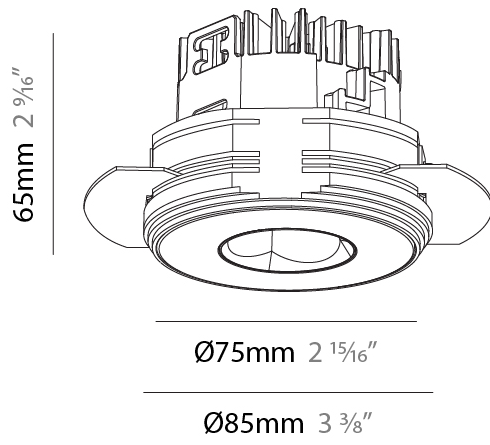

PHYSICAL

Aperture Sizes - Downlights: 1"
Shape: Round
Diameter (mm): 75
Diameter (in): 2 15/16
Height (mm): 65
Height (in): 2 9/16
Ceiling Thickness (mm): 10 / 12.5 / 15 / 25
Ceiling Thickness (in): 3/8 or 1/2 or 9/16 or 1
Min. Recessing Depth (mm): 70
Min. Recessing Depth (in): 2 3/4
Diffuser: Lens Pack - Spread Lens / Linear Spread Lens / Honeycomb Louver
Fixture Finish: SSR / BKV / CWI / CRY / HAB / UFT / ITA / RUA / FTG / MYG / LOD / PUS / FRO / FUP / KIA / POP / BLS / SPG / MEY / GOH / CHC / COM / ABZ / JAG / OBR / MOS / ROR
Fixture Material: Aluminum Die Cast
Cut-out Measurements: 86mm / 2 11/16" Diameter

ELECTRICAL

Lamp Type: LED (Zhaga Standard)
Input Wattage (W): 14
Total Output Wattage (W): 12.7
Dimming: Dali Dimming
Driver Included: No
Driver Location: Recessed Housing
Driver Type: Constant Current - Universal (120Vac only for DALI driver)
Driver Class: Class 2
Input Voltage (V): 120 - 277
Constant Current (MA): 700

LED

Color Temperature (°K): 2700-6500 Tunable White
Max. Delivered Lumen (lm): 1129
Nominal Lumen (lm): 1460
CRI: >90 CRI
Lamp Life (hrs): 50000
Special LEDs offerings: Tunable White

OPTICAL

Reflector°: 36
Adjustability: Fixed

RATINGS AND CERTIFICATIONS

Certified By: Certified for North American Standards
IP rating: IP20